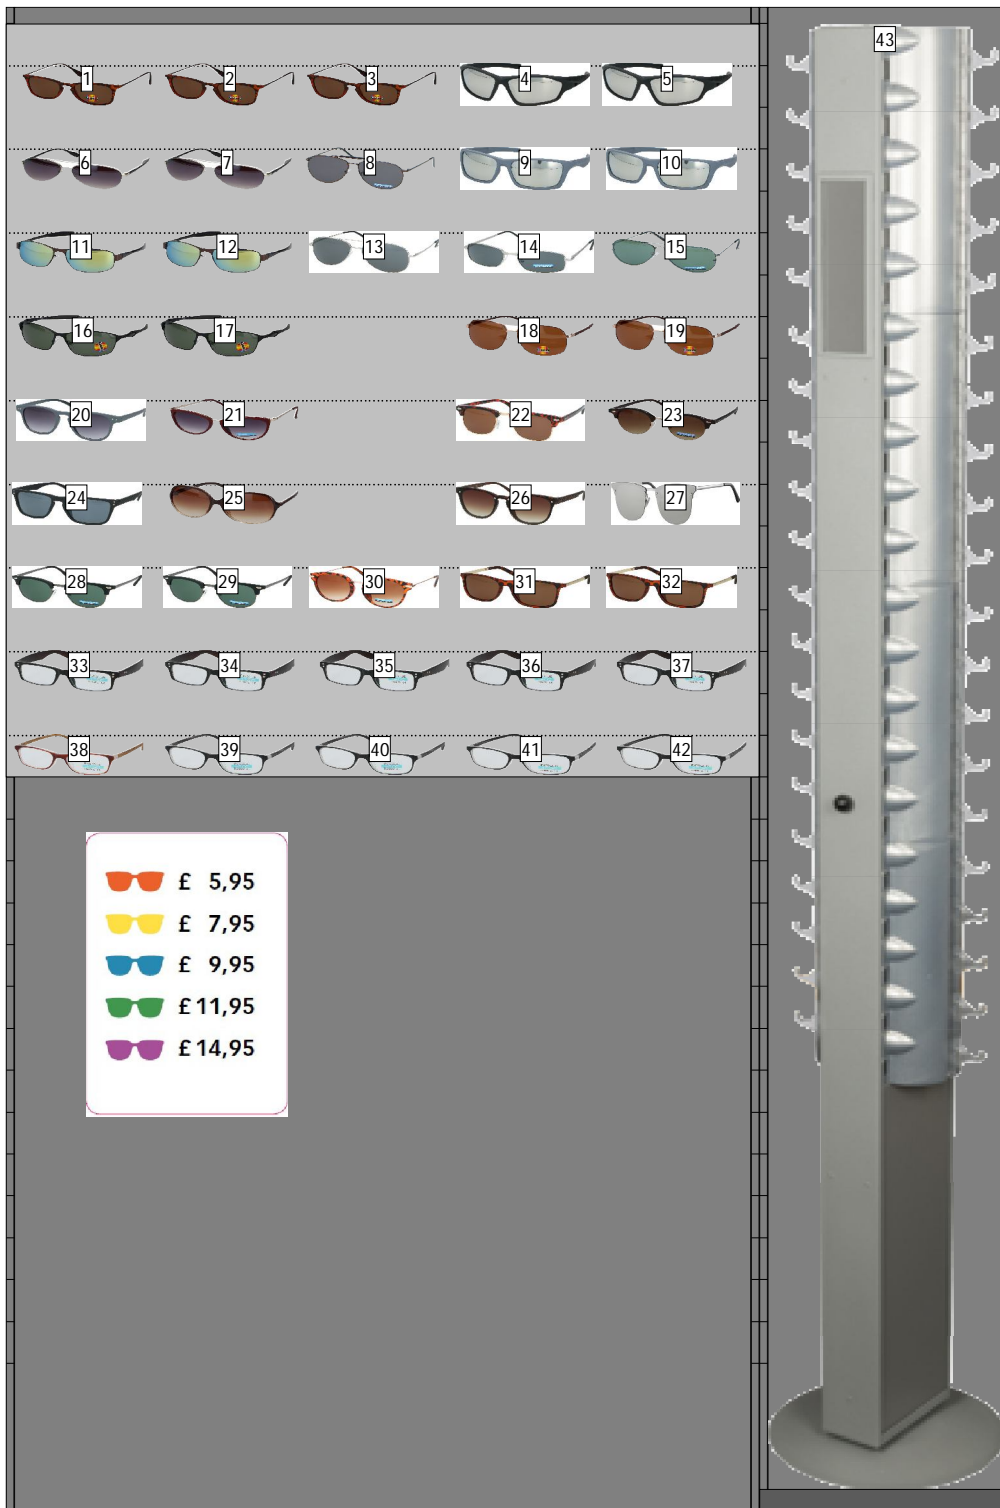

Module Glasses Slatwall 90x90cm/Floor display 175cm

General UK 2019

Module Glasses Slatwall 90x90cm/Floor display 175cm

General UK 2019

NR.	Art.nr.	EAN code	Name
1	53551911	8713228851911	Sunglasses men 235
2	53551911	8713228851911	Sunglasses men 235
3	53551911	8713228851911	Sunglasses men 235
4	53553762	8713228853762	Sunglasses men L7093
5	53553762	8713228853762	Sunglasses men L7093
6	53544081	8713228844081	Sunglasses men 10293-N
7	53544081	8713228844081	Sunglasses men 10293-N
8	53548607	8713228848607	Zonnebril heren 12,95 L1343
9	53554226	8713228854226	Sunglasses menA70138
10	53554226	8713228854226	Sunglasses menA70138
11	53542520	8713228842520	Sunglasses men 10281
12	53542520	8713228842520	Sunglasses men 10281
13	53553861	8713228853861	Sunglasses men A10319
14	53553502	8713228853502	Sunglasses men L1360
15	53554417	8713228854417	Zonnebril heren 17,95 L1355
16	53551300	8713228851300	Sunglasses men 196
17	53551300	8713228851300	Sunglasses men 196
18	53543558	8713228843558	Sunglasses Revex 186 14,95
19	53543558	8713228843558	Sunglasses Revex 186 14,95
20	53553991	8713228853991	Sunglasses ladies A40373
21	53551164	8713228851164	Sunglasses ladies 6579
22	53547587	8713228847587	Sunglasses uni A30129
23	53551775	8713228851775	Sunglasses uni 3203
24	53553885	8713228853885	Sunglasses ladies A20205
25	53550778	8713228850778	Sunglasses ladies 60710
26	53553236	8713228853236	Sunglasses uni A40387
27	53554493	8713228854493	Sunglasses uni 3210
28	53552970	8713228852970	Sunglasses ladies L3206
29	53552970	8713228852970	Sunglasses ladies L3206
30	53554561	8713228854561	Sunglasses ladies L6592
31	53553809	8713228853809	Sunglasses uni POL2002
32	53553809	8713228853809	Sunglasses uni POL2002
33	53646702	8713228846702	Reading glasses, R2030, +1.50
34	53646702	8713228846702	Reading glasses, R2030, +1.50
35	53646719	8713228846719	Reading glasses, R2030, +2.00
36	53646719	8713228846719	Reading glasses, R2030, +2.00
37	53646719	8713228846719	Reading glasses, R2030, +2.00
38	53646849	8713228846849	Reading glasses, R4046, +1.50