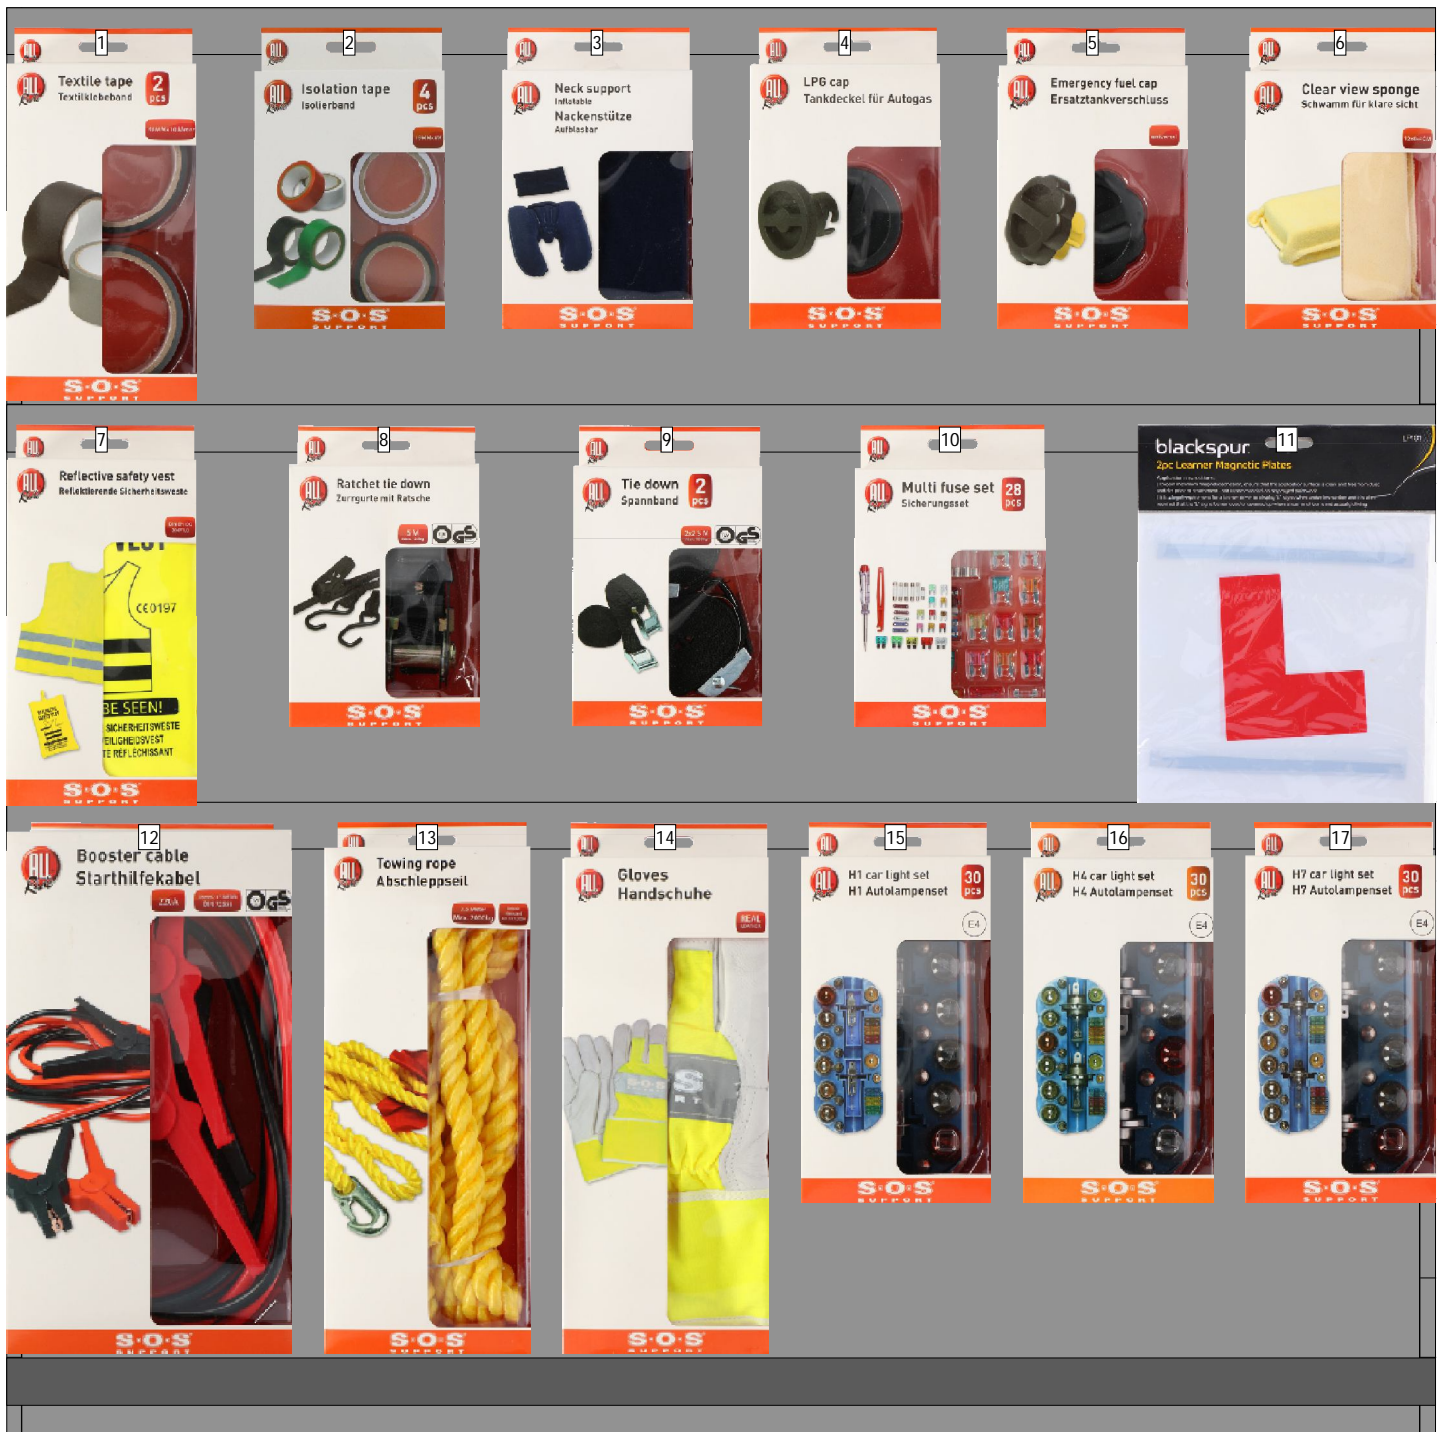

Module Car SOS 90x90cm

General UK 2019

NEWCO

Newco Europe BV

**THE NON-FOOD
COMPANY**

Module Car SOS 90x90cm

General UK 2019

NR.	Art.nr.	EAN code	Name
1	25292174	8711252992174	Alligator tape, Allride-SOS support, 10m, 48mm, 2 pieces
2	25292204	8711252992204	Insulation tape, AllRide SOS support
3	25292228	8711252992228	Neck support, Allride - SOS support
4	25292273	8711252992273	Fuel cap, All Ride SOS support
5	25292181	8711252992181	Fuel cap, Allride - SOS support, universal
6	25292150	8711252992150	Shammy, All Ride SOS support, l 12cm, w 4cm, h 8cm
7	25292341	8711252992341	Reflective safety vest, Allride-SOS support, yellow
8	25292358	8711252992358	Ratchet tie down, Allride - SOS support, 5m, 125kg
9	25292365	8711252992365	Tie down, Allride - SOS support, 2,5m, 100kg, 2 pieces
10	25292334	8711252992334	Fuses, Allride - SOS support, set, 28 pieces
11	15129397	5017403029397	Learner magnetic plates
12	25292372	8711252992372	Booster cable, Allride - SOS support, 220A
13	25292280	8711252992280	Tow rope, Allride - SOS support, 2000kg
14	25292198	8711252992198	Gloves, Allride - SOS support, yellow
15	25292235	8711252992235	Car bulb set, Allride - SOS support, H1, 30 pieces
16	25292297	8711252992297	Car bulb set, Allride - SOS support, H4, 30 pieces
17	25292310	8711252992310	Car bulb set, Allride - SOS support, H7, 30 pieces