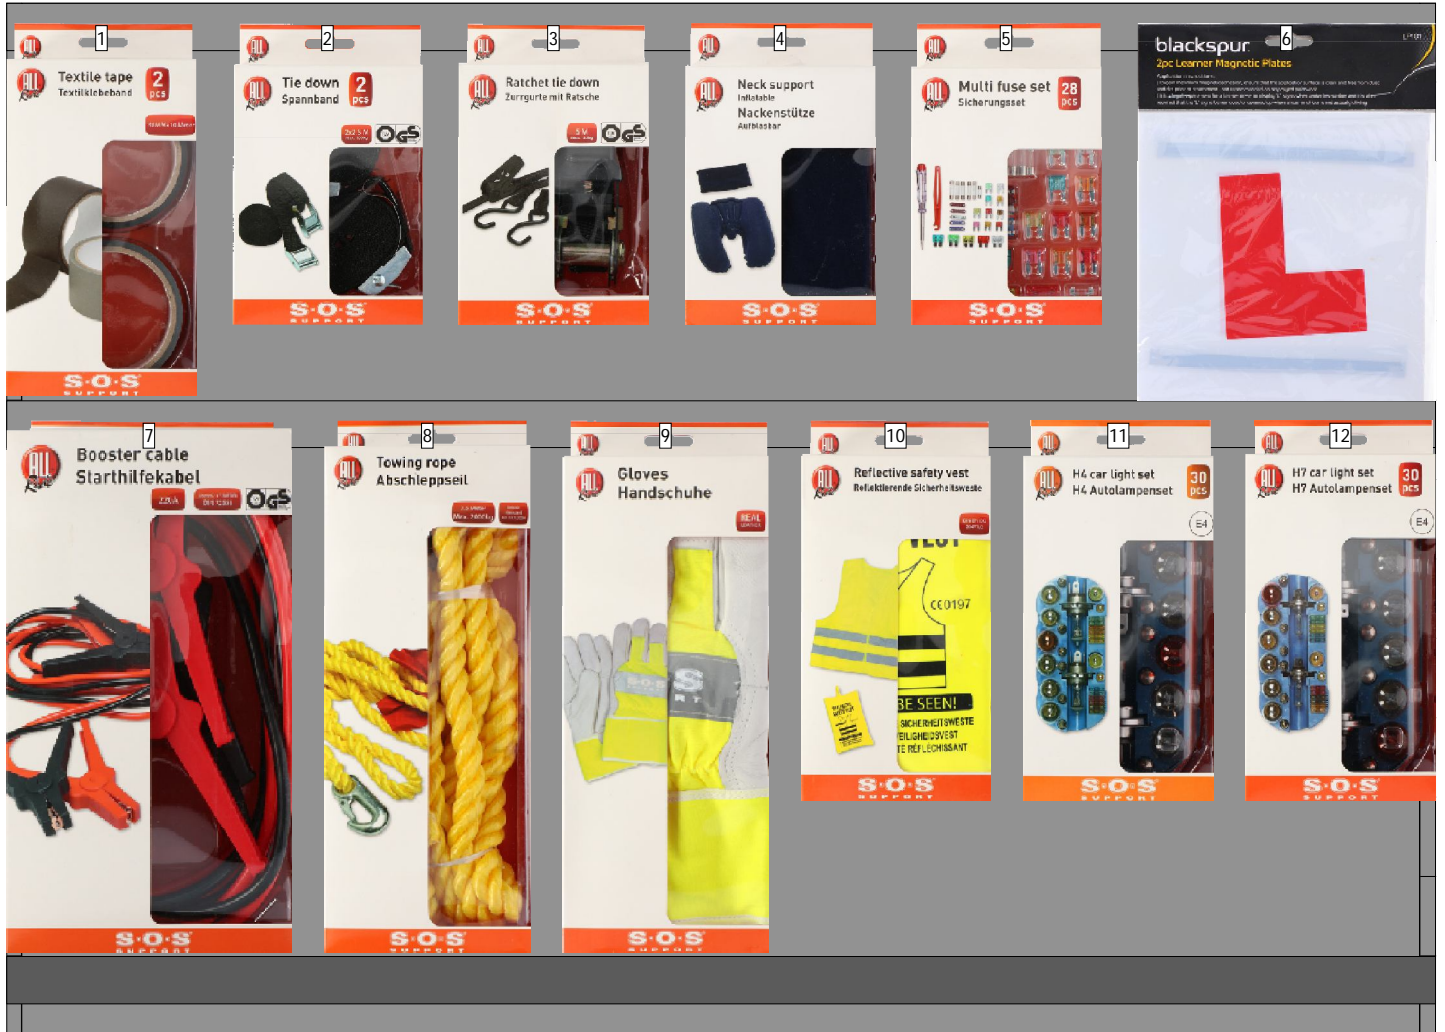

Module Car SOS 65x90cm

General UK 2019

Module Car SOS 65x90cm

General UK 2019

NR.	Art.nr.	EAN code	Name
1	25292174	8711252992174	Alligator tape, Allride-SOS support, 10m, 48mm, 2 pieces
2	25292365	8711252992365	Tie down, Allride - SOS support, 2,5m, 100kg, 2 pieces
3	25292358	8711252992358	Ratchet tie down, Allride - SOS support, 5m, 125kg
4	25292228	8711252992228	Neck support, Allride - SOS support
5	25292334	8711252992334	Fuses, Allride - SOS support, set, 28 pieces
6	15129397	5017403029397	Learner magnetic plates
7	25292372	8711252992372	Booster cable, Allride - SOS support, 220A
8	25292280	8711252992280	Tow rope, Allride - SOS support, 2000kg
9	25292198	8711252992198	Gloves, Allride - SOS support, yellow
10	25292341	8711252992341	Reflective safety vest, Allride-SOS support, yellow
11	25292297	8711252992297	Car bulb set, Allride - SOS support, H4, 30 pieces
12	25292310	8711252992310	Car bulb set, Allride - SOS support, H7, 30 pieces